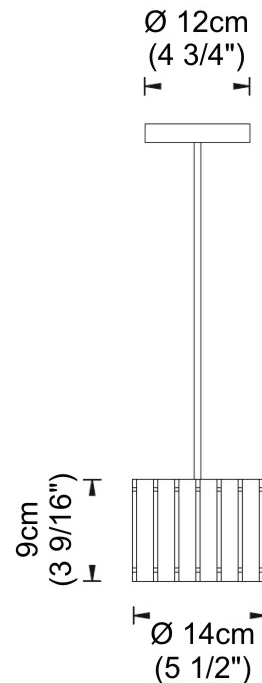

PROJECT	
TYPE	
SPECIFIER	
QUANTITY	
DATE	

LUZ OCULTA SUSPENSION

D51043- : D51043-BRA-NAT

base number

1. To build a product code in our configurator select the specify button on the base model # product page
2. To build a manual product code on this datasheet choose from the options listed below in blue font and add the suffix to the base model #

GENERAL

Series: Luz Oculata
Partner: Fambuena
Division: Design
Installation: Suspension
Product Type: Pendant
Mounting Location: Ceiling
Light Distribution: Direct / Indirect

PHYSICAL

Shape: Drum
Diameter (mm): 140
Diameter (in): 5 1/2
Height (mm): 90
Height (in): 3 9/16
Fixture Material: Metal / Wood
Primary Material: Wood
Cable Details: Cable length 2m / 79"

ELECTRICAL

Lamp Type: LED Retrofit
Total Output Wattage (W): 30
Driver Included: No

LED

OPTICAL

RATINGS AND CERTIFICATIONS

Certified By: CSA Certified to UL and CSA Standards