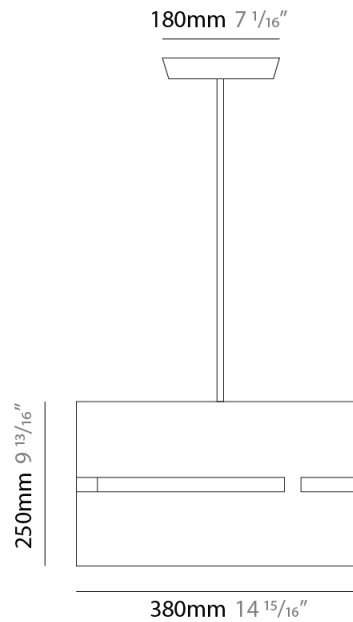

PROJECT	
TYPE	
SPECIFIER	
QUANTITY	
DATE	

LUZ OCULTA METAL SUSPENSION

D51031-

base number   Finish
Options

1. To build a product code in our configurator select the specify button on the base model # product page
2. To build a manual product code on this datasheet choose from the options listed below in blue font and add the suffix to the base model #

GENERAL

Series: Luz Oculta
Subseries: Luz Oculta Metal
Partner: Fambuena
Division: Design
Installation: Suspension
Product Type: Pendant
Mounting Location: Ceiling
Light Distribution: Direct / Indirect

PHYSICAL

Shape: Drum
Diameter (mm): 380
Diameter (in): 14 ¹⁵/₁₆
Height (mm): 250
Height (in): 10
Fixture Finish: [BRA](#) / [BRZ](#) / [ABR](#)
Fixture Material: Metal
Cable Details: Cable length 2000mm / 79"

ELECTRICAL

Number of Lamps: 1
Lamp Type: LED Retrofit
Lamp Shape: A19
Bulb Included: Bulb Not Included
Max. Wattage Per Lamp (W): 8
Lamp Base: E26
Input Voltage (V): 120
Upon Request: 277Vac / GU24

LED

OPTICAL

RATINGS AND CERTIFICATIONS

Certified By: Certified for North American Standards
IP rating: IP20