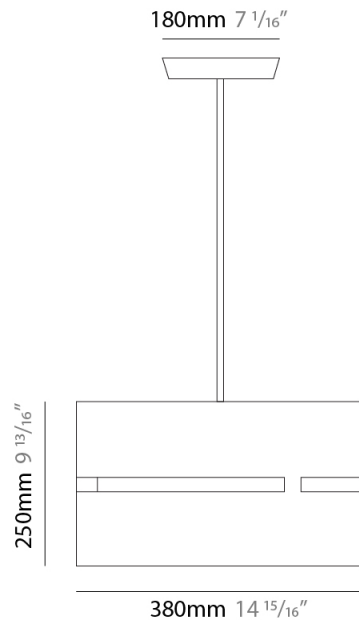

PROJECT	
TYPE	
SPECIFIER	
QUANTITY	
DATE	

LUZ OCULTA METAL SUSPENSION

D51031-

base number   Finish
Options

1. To build a product code in our configurator select the specify button on the base model # product page
2. To build a manual product code on this datasheet choose from the options listed below in blue font and add the suffix to the base model #

GENERAL

Series: Luz Oculta
Subseries: Luz Oculta Metal
Partner: Fambuena
Division: Design
Installation: Suspension
Product Type: Pendant
Mounting Location: Ceiling
Light Distribution: Direct / Indirect

PHYSICAL

Shape: Drum
Diameter (mm): 380
Diameter (in): 14 ¹⁵/₁₆
Height (mm): 250
Height (in): 10
Fixture Finish: [BRA](#) / [BRZ](#) / [ABR](#)
Fixture Material: Metal
Cable Details: Cable length 2000mm / 79"

ELECTRICAL

Number of Lamps: 1
Lamp Type: LED Retrofit
Lamp Shape: A19
Bulb Included: Bulb Not Included
Max. Wattage Per Lamp (W): 8
Lamp Base: E26
Input Voltage (V): 120
Upon Request: 277Vac / GU24

LED

OPTICAL

RATINGS AND CERTIFICATIONS

Certified By: Certified for North American Standards
IP rating: IP20