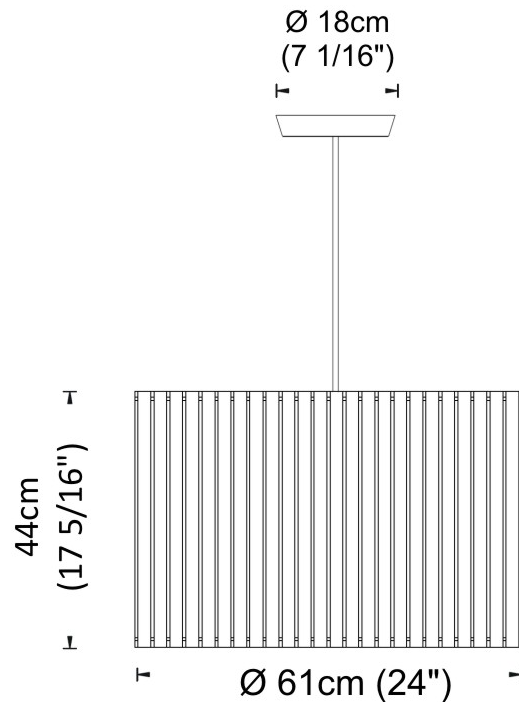

PROJECT	
TYPE	
SPECIFIER	
QUANTITY	
DATE	

LUZ OCULTA SUSPENSION

D51037- : D51037-BRZ-NAT

base number

1. To build a product code in our configurator select the specify button on the base model # product page
2. To build a manual product code on this datasheet choose from the options listed below in blue font and add the suffix to the base model #

GENERAL

Series: Luz Oculta
Partner: Fambuena
Division: Design
Installation: Suspension
Product Type: Pendant
Mounting Location: Ceiling
Light Distribution: Direct / Indirect

PHYSICAL

Shape: Drum
Diameter (mm): 610
Diameter (in): 24
Height (mm): 440
Height (in): 17 ⁵/₁₆
Fixture Material: Metal / Wood
Primary Material: Wood
Cable Details: Cable length 2m / 79"

ELECTRICAL

Lamp Type: LED Retrofit
Max. Wattage Per Lamp (W): 12
Driver Included: No

LED

OPTICAL

RATINGS AND CERTIFICATIONS

Certified By: Certified for North American Standards
IP rating: IP20