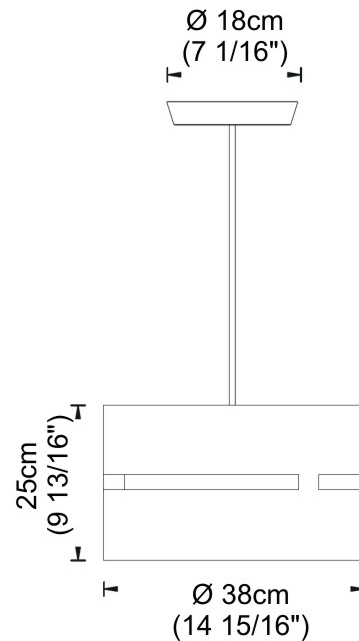

PROJECT	
TYPE	
SPECIFIER	
QUANTITY	
DATE	

LUZ OCULTA SUSPENSION

D51031- : D51031-BRZ

base number

1. To build a product code in our configurator select the specify button on the base model # product page
2. To build a manual product code on this datasheet choose from the options listed below in blue font and add the suffix to the base model #

GENERAL

Series: Luz Oculta
Partner: Fambuena
Division: Design
Installation: Suspension
Product Type: Pendant
Mounting Location: Ceiling
Light Distribution: Direct / Indirect

PHYSICAL

Shape: Drum
Diameter (mm): 380
Diameter (in): 14 ¹⁵/₁₆
Height (mm): 250
Height (in): 9 ¹³/₁₆
Fixture Material: Metal
Cable Details: Cable length 2m / 79"

ELECTRICAL

Number of Lamps: 1
Lamp Type: LED Retrofit
Lamp Shape: A19
Bulb Included: Bulb Not Included
Total Output Wattage (W): 8
Lamp Base: E26
Input Voltage (V): 120

LED

OPTICAL

RATINGS AND CERTIFICATIONS

Certified By: Certified for North American Standards
IP rating: IP20