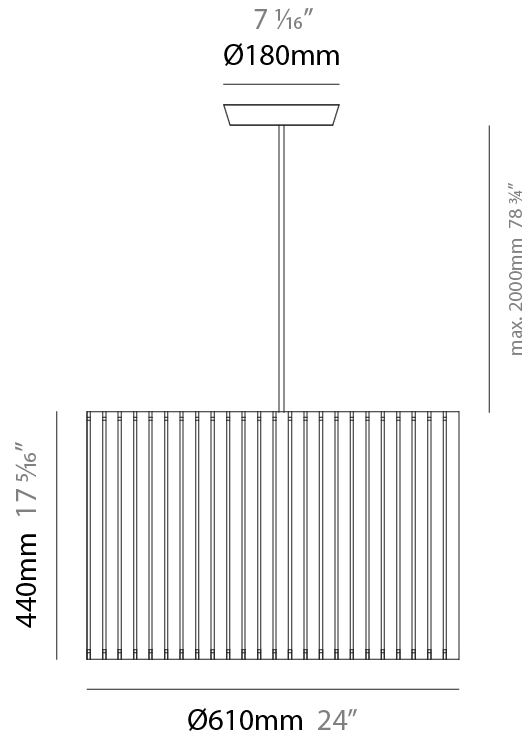

PROJECT	
TYPE	
SPECIFIER	
QUANTITY	
DATE	

LUZ OCULTA SUSPENSION

D51037- : D51037-BRZ-DOW

base number

1. To build a product code in our configurator select the specify button on the base model # product page
2. To build a manual product code on this datasheet choose from the options listed below in blue font and add the suffix to the base model #

GENERAL

Series: Luz Oculta
Partner: Fambuena
Division: Design
Installation: Suspension
Product Type: Pendant
Mounting Location: Ceiling
Light Distribution: Direct / Indirect

PHYSICAL

Shape: Drum
Diameter (mm): 61cm / 24"
Height (mm): 44cm / 17 5/16"
Fixture Material: Metal / Wood
Primary Material: Wood

ELECTRICAL

Lamp Type: LED Retrofit
Max. Wattage Per Lamp (W): 12

LED

OPTICAL

RATINGS AND CERTIFICATIONS

Certified By: Certified for North American Standards
IP rating: IP20